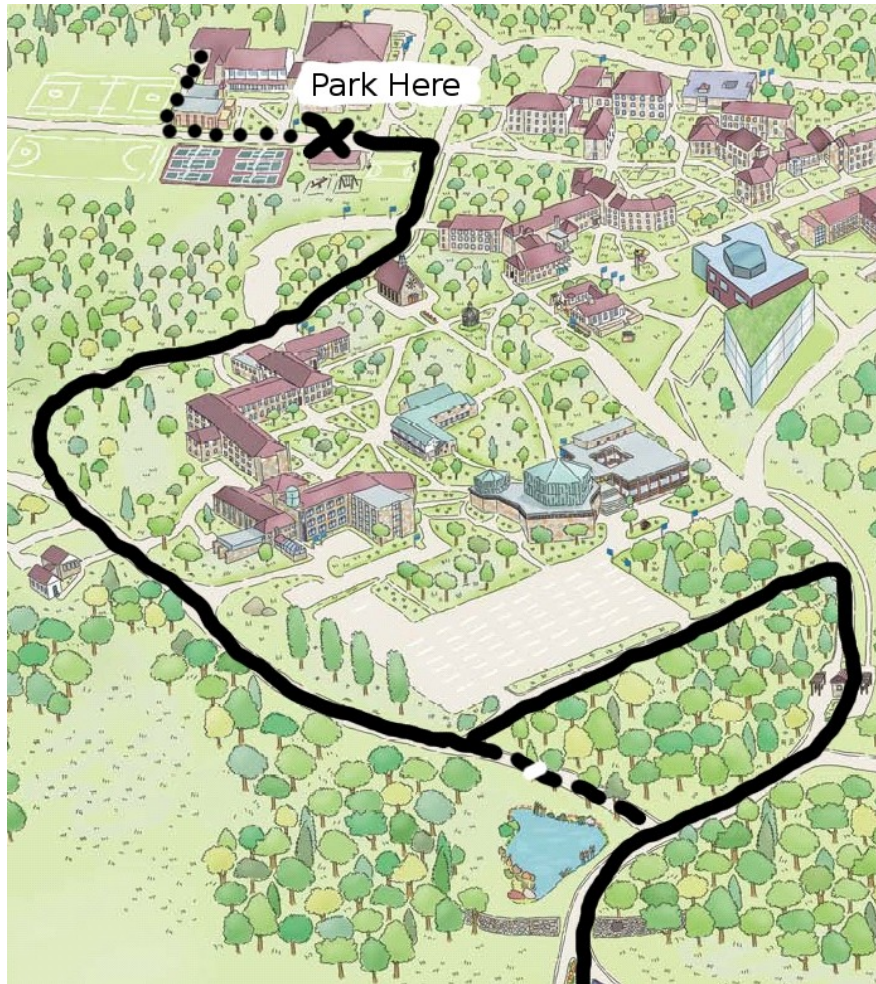

Goucher Pool Entrance

The Goucher Pool Entrance is around the back of the building.

As you enter the campus (bottom of Map) you will see a gated road on the left (Dashed Road) take this road if the gate is open, if not continue straight ahead through the guard building and make first left. Take that to the end and make a right. Follow the road around to the first large building on the left (Athletic Building) make a left on to the road just before the building and park in the spaces on either side.

NOTE: Do not park past the NO PARKING sign, they have towed cars before! You may drive down to unload but must park in the lot.

Walk down the road (dotted line) to the end of the building and make a right, continue down the driveway to the end. The Pool Entrance is on the Right in the corner.